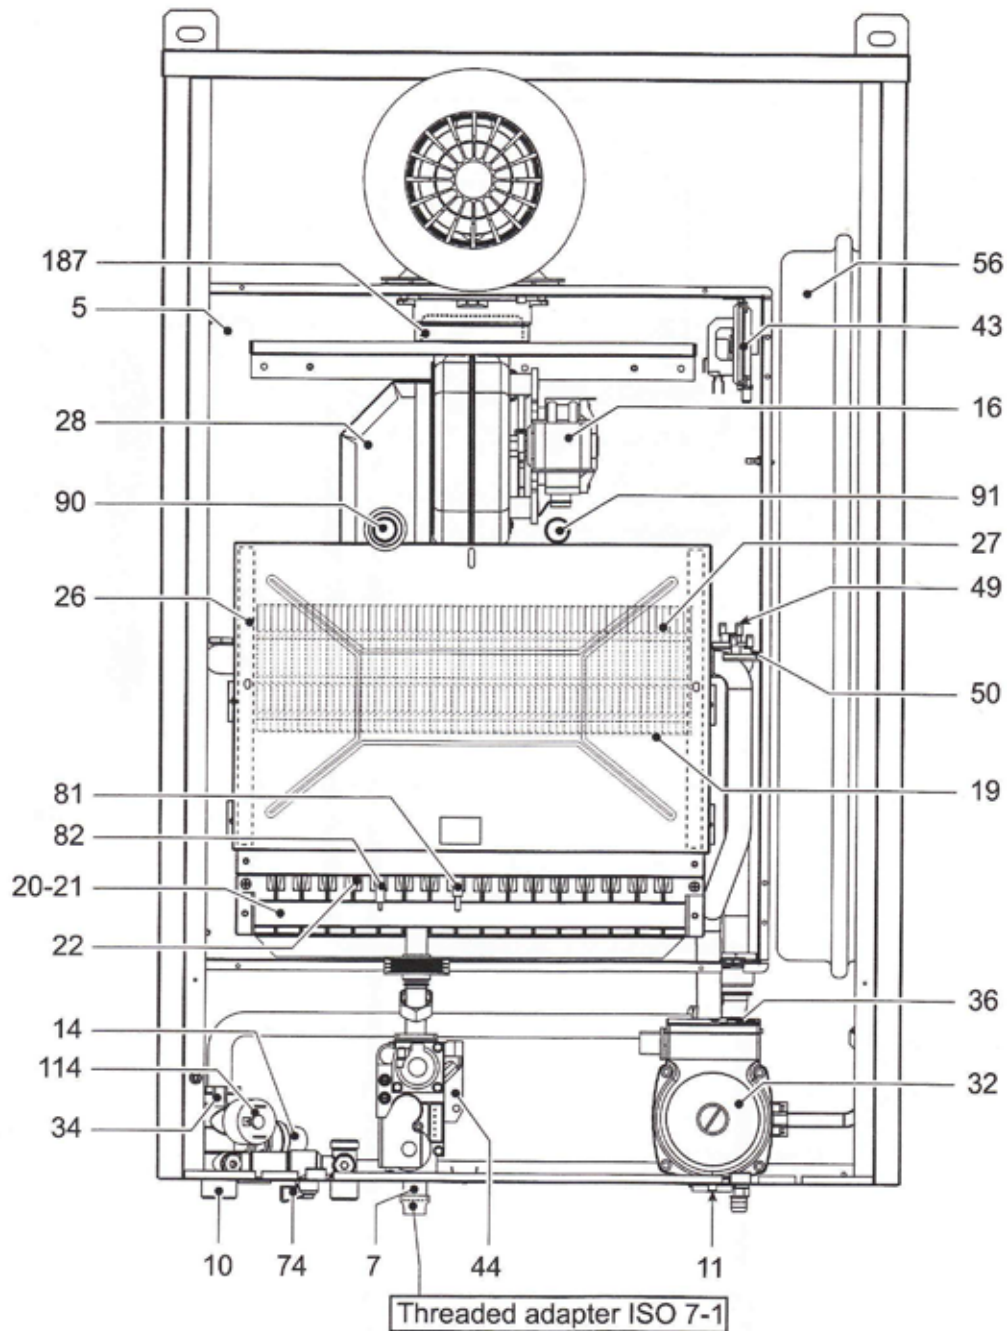

TEMPRA BOILERS

TEMPRA BOILERS

| Key | Product Code | Description | Qty |
|-----------|--------------|--------------------------------------|-----|
| 16 | 39805890 | FTB Fan assembly | 1 |
| 20 | 39818700 | FTB Burner assembly | 1 |
| 26 | 39818680 | FTB Fire Brick Set | Set |
| 27 | 39819970 | FTB Heat Exchanger | 1 |
| 32 | 39810850 | FTB Circulating Pump UPS 15-50 | 1 |
| 34 | 39810220 | FTB Temperature Sensor | 1 |
| 43 | 39805630 | FTB Air Pressure Switch | 1 |
| 44 | 39804880 | FTB Gas Valve | 1 |
| 45 | 39818641 | FTB Safety Thermostat | 1 |
| 50 | 39818650 | FTB Central Heating Limit Thermostat | 1 |
| 56 | 39810050 | FTB Expansion vessel 10 Lt 30o | 1 |
| 56 | 39809690 | FTB Expansion vessel 10 Lt 30i | 1 |
| 114 | 39806180 | FTB Water Pressure Switch | 1 |
| 81-82 | 39808800 | FTB Ignitor, Flame sensor | 1 |
| 90-91 | 39809790 | FTB Fan pressure spigots | 1 |
| Not Shown | 39818720 | FTB Front panel bottom 30o | 1 |
| Not Shown | 39818730 | FTB Front panel top 30o | 1 |
| Not Shown | 39808660 | FTB Control Box Casing 30o | 1 |
| Not Shown | 39808790 | FTB Control Knob 30o | 1 |
| Not Shown | 39811510 | FTB Front Case 30i | 1 |
| Not Shown | 39811490 | FTB Front panel bottom 30i | 1 |
| Not Shown | 39817570 | FTB Control Knob 30i | 1 |
| Not Shown | 39818630 | FTB Control Box Casing 30i | 1 |
| Not Shown | 39807680 | FTB PCB Card | 1 |
| Not Shown | 39806330 | FTB Pressure Gauge | 1 |
| Not Shown | 39812130 | FTB Water Group | 1 |
| Not Shown | 39812201 | FTB Rubber air seal | 1 |
| Not Shown | 39818690 | FTB Fran Diaphragm | 1 |
| Not Shown | 39808750 | FTB Fan Collar Flange | 1 |
| Not Shown | 39818710 | FTB Burner injectors 1.35 NG | 1 |
| Not Shown | 39817980 | FTB Burner injectors 0.77 LPG | 1 |
| Not Shown | 39811330 | FTB Burner view | 1 |