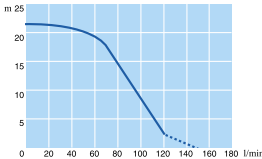

Super Flush 40

Mobile powerflushing pump

TECHNICAL SPECIFICATIONS

Vertical axis pump

Motor 230 V - Hp 0,75

Degree of protection IP 54

Max. temperature 50° C

Flow rate 150* l/min.

Head 22* m

Connections 1"

Tank capacity 40 l

Dimensions Ø x H 58 x 39 x 91 cm

Weight 18 Kg

* Data referred to the pump outlet.