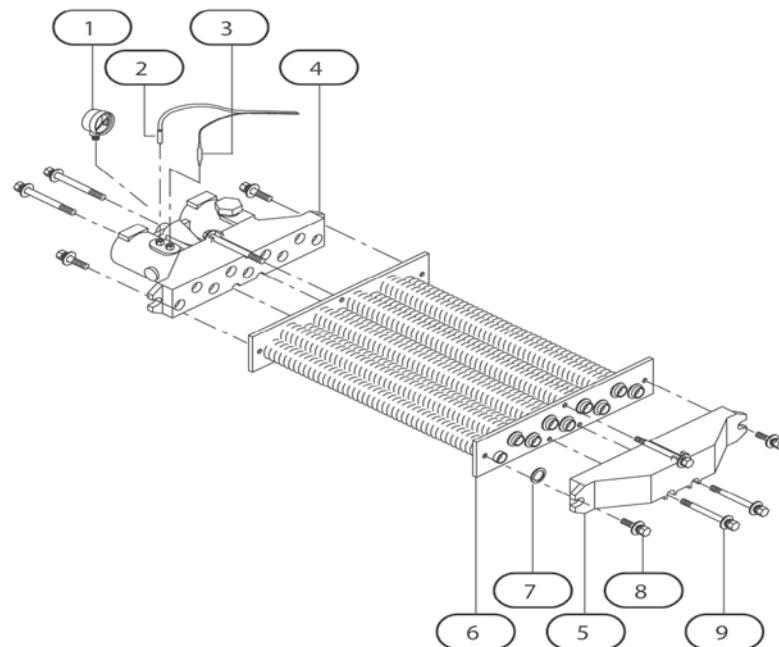

HM SERIES BOILERS

Key	Product Code	Description	Qty
1	371002	Gauge Pressure 4 Bar	1
3	70276	Temperature Sensor HB	1
	371011	Temperature Sensor HM	1
4	371016	Header In/Out Brass	1
5	371017	Header Return Brass	1
6	73600	Heat Exchanger Tube Bundle HB 200	1
	73601	Heat Exchanger Tube Bundle HB 250	1
	73602	Heat Exchanger Tube Bundle HB 300	1
	73603	Heat Exchanger Tube Bundle HB 400	1
	73597	Heat Exchanger Tube Bundle HB 500	1
7	70951	Tube Seal Gasket red	18
8	40147	Bolt short	4
9	40148	Bolt long	6
10	10674	Brass Well Flow Switch	1

HM SERIES BOILERS

Key	Product Code	Description	Qty
HM Series Modulating Boilers Burn Assembly			
10	72700	Pilot Tube HM 200 - 400	1
11	73733	Gas Valve honeywell HM 200 - 400	1
	73735	Gas Valve Robert Shaw HM 500	1
12	371012	Gas Valve Modulator Motor All Models	1
13	73734	Igniter hot Surface Hm 200 - 400	1
	71511	Pilot Assembly HM 500	1
14	371022	Ball Valve 3/4" with pin	1
15	70996	Gas Burner	1
16	201402	Burner Tray Assembly HM 200	1
	251402	Burner Tray Assembly HM 250	1
	301402	Burner Tray Assembly HM 300	1
	401402	Bruner Tray Assembly HM 400	1
	501402	Burner Tray Assembly HM 500	1
	102211	Gas Valve Motor Bracket	1
HM Series Modulating Boilers Control Panel			
18	371010	Control Module RWF40	1
19	41030	Rocker Switch	1
20	371013	Run On Timer	1
21	70275A	Transformer 240/24V - 1.75 Amp	1
22	202200	Control Panel Casing HM 200	1
	252200	Control Panel Casing HM 250	1
	302200	Control Panel Casing HM 300	1
	402200	Control Panel Casing HM 400	1
	502200	Control Panel Casing HM 500	1
23	371004	Thermostat High Limit	1
24	336326	Pump Terminal box	1
25	371021	Indicator LED Display	1
26	102208	Lower electrical Panel	1
27	102212	High Limit Bracket	1
28	73754	Ignition Module HM / HM 500 only	1
29	371031	Sticker Label	1