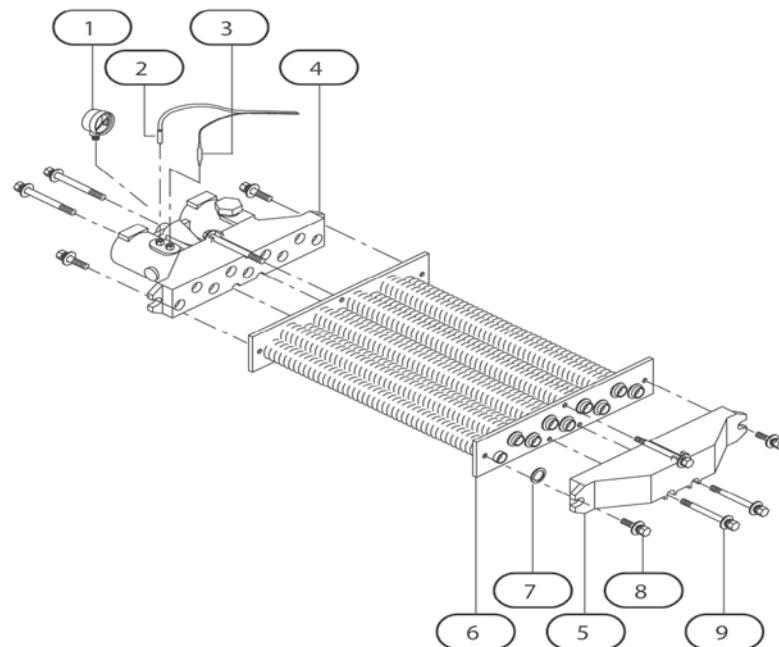

## HB SERIES BOILERS

Key	Product Code	Description	Qty
1	71200	Superwool Insulation side all models	1
2	71202	Superwool Insulation rear HM 200	1
	71204	Superwool Insulation rear HM 250	1
	71206	Superwool Insulation rear HM 300	1
	71207	Superwool Insulation rear HM 400	1
	71209	Superwool Insulation rear HM 500	1
3	71201	Superwool Insulation front HM 200	1
	71203	Superwool Insulation front HM 250	1
	71205	Superwool Insulation front HM 300	1
	71207	Superwool Insulation front HM 400	1
	71210	Superwool Insulation front HM 500	1
4	201302	Upper Front Panel HM 200	1
	251302	Upper Front Panel HM 250	1
	301302	Upper Front Panel HM 300	1
	401302	Upper Front Panel HM 400	1
	501302	Upper Front Panel HM 500	1

## HB SERIES BOILERS

Key	Product Code	Description	Qty
1	371002	Gauge Pressure 4 Bar	1
3	70276	Temperature Sensor HB	1
	371011	Temperature Sensor HM	1
4	371016	Header In/Out Brass	1
5	371017	Header Return Brass	1
6	73600	Heat Exchanger Tube Bundle HB 200	1
	73601	Heat Exchanger Tube Bundle HB 250	1
	73602	Heat Exchanger Tube Bundle HB 300	1
	73603	Heat Exchanger Tube Bundle HB 400	1
	73597	Heat Exchanger Tube Bundle HB 500	1
7	70951	Tube Seal Gasket red	18
8	40147	Bolt short	4
9	40148	Bolt long	6
10	10674	Brass Well Flow Switch	1